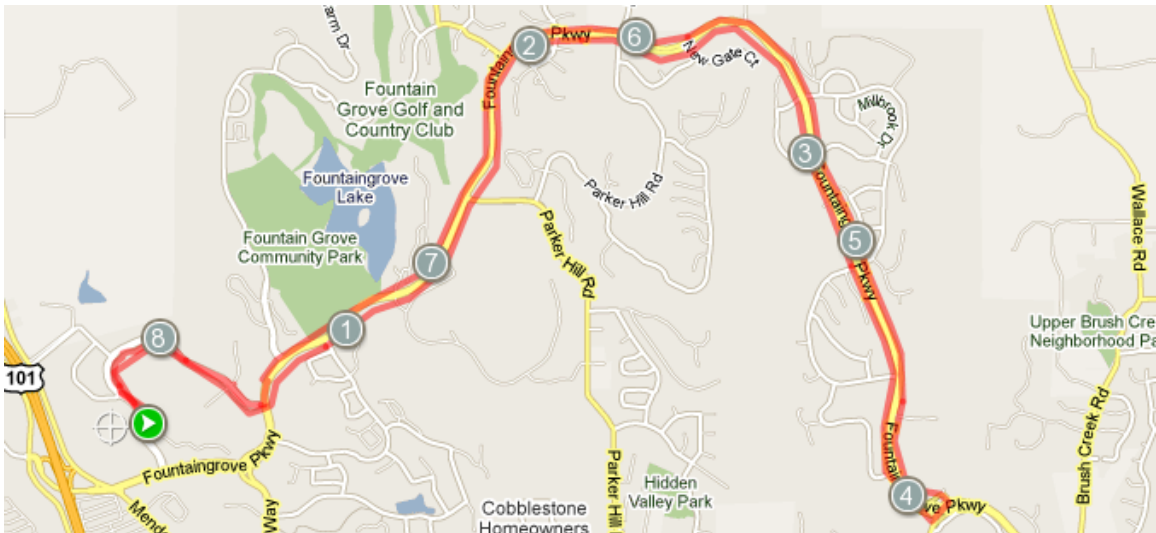

Hilton

Sonoma Wine Country

8 MILE JOGGING ROUTE

Grey Markers above are Mile Markers. There are several crosswalks on Fountaingrove Parkway if you choose to turnaround before the half way point.

Elevation changes listed below:

Please call the hotel if you need assistance finding your way back: 707.523.7555