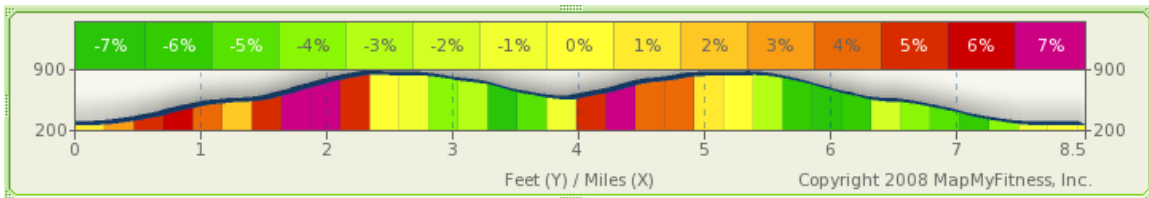

Hilton

Sonoma Wine Country

8 MILE JOGGING ROUTE

Grey Markers above are Mile Markers. There are several crosswalks on Fountaingrove Parkway if you choose to turnaround before the half way point.

Elevation changes listed below: